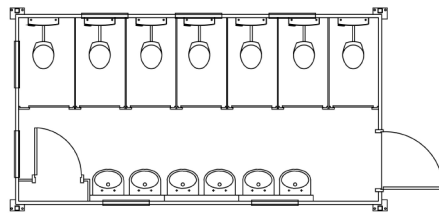

Portakabin **Events Toilets Range**
 Call 0845 356 5656

PL 101 (type A)
 Disabled persons toilet unit
 Mains: 3.08 x 2.90m

PL 101 (type C)
 Male/Female toilet unit
 3.08 x 2.90m

PL 202 (type I)
 Male/Female toilet unit
 6.08 x 3.27m

PL 202
 Female event toilet unit
 6.08 x 3.27m

PL 202
 Male event toilet unit
 6.08 x 3.27m

PL 242
 Male/Female Toilet Unit
 7.48m x 3.27m

PL 242 (type R)
 Male/Female toilet unit
 7.48 x 3.27m

KEY