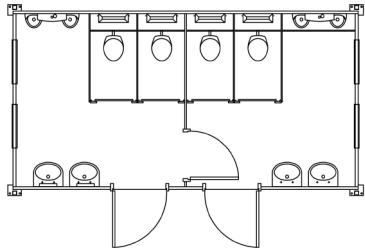

Portakabin **Events Toilets Range**
 Call 0845 356 5656

PL 101 (type A)
 Disabled persons toilet unit
 Mains: 3.08 x 2.90m

PL 101 (type C)
 Male/Female toilet unit
 3.08 x 2.90m

PL 202 (type I)
 Male/Female toilet unit
 6.08 x 3.27m

PL 202
 Female event toilet unit
 6.08 x 3.27m

PL 202
 Male event toilet unit
 6.08 x 3.27m

PL 242
 Male/Female Toilet Unit
 7.48m x 3.27m

PL 242 (type R)
 Male/Female toilet unit
 7.48 x 3.27m

KEY