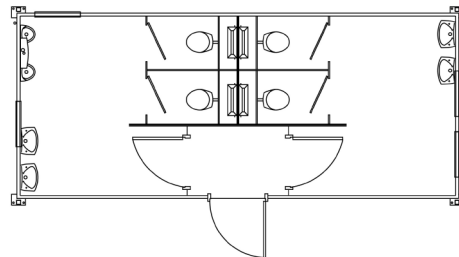

Portakabin **Events Toilets Range**
 Call 0845 356 5656

PL 101 (type A)
 Disabled persons toilet unit
 Mains: 3.08 x 2.90m

PL 101 (type C)
 Male/Female toilet unit
 3.08 x 2.90m

PL 202 (type I)
 Male/Female toilet unit
 6.08 x 3.27m

PL 202
 Female event toilet unit
 6.08 x 3.27m

PL 202
 Male event toilet unit
 6.08 x 3.27m

PL 242
 Male/Female Toilet Unit
 7.48m x 3.27m

PL 242 (type R)
 Male/Female toilet unit
 7.48 x 3.27m

KEY