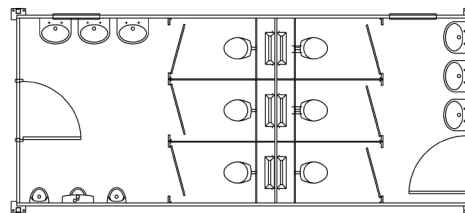

Portakabin **Events Toilets Range**
 Call 0845 356 5656

PL 101 (type A)
 Disabled persons toilet unit
 Mains: 3.08 x 2.90m

PL 101 (type C)
 Male/Female toilet unit
 3.08 x 2.90m

PL 202 (type I)
 Male/Female toilet unit
 6.08 x 3.27m

PL 202
 Female event toilet unit
 6.08 x 3.27m

PL 202
 Male event toilet unit
 6.08 x 3.27m

PL 242
 Male/Female Toilet Unit
 7.48m x 3.27m

PL 242 (type R)
 Male/Female toilet unit
 7.48 x 3.27m

KEY