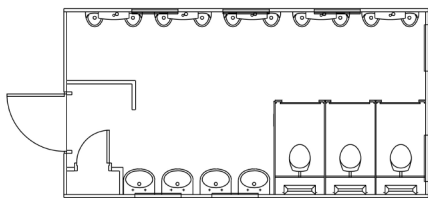

Portakabin **Events Toilets Range**
 Call 0845 356 5656

PL 101 (type A)
 Disabled persons toilet unit
 Mains: 3.08 x 2.90m

PL 101 (type C)
 Male/Female toilet unit
 3.08 x 2.90m

PL 202 (type I)
 Male/Female toilet unit
 6.08 x 3.27m

PL 202
 Female event toilet unit
 6.08 x 3.27m

PL 202
 Male event toilet unit
 6.08 x 3.27m

PL 242
 Male/Female Toilet Unit
 7.48m x 3.27m

PL 242 (type R)
 Male/Female toilet unit
 7.48 x 3.27m

KEY