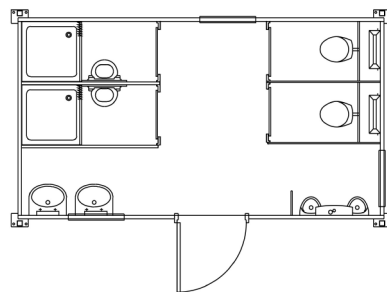

Portakabin **Events Showers Range**  
 Call 0845 356 5656

**PL161** (type G)  
 Shower unit  
 Mains: 5.08 x 2.90m

**PL202** (type J)  
 Shower unit  
 Mains: 6.08 x 3.27m

**PL161** (type D)  
 Male/Female toilet/shower unit  
 Mains: 5.08 x 2.90m

**PL161** (type F)  
 Toilet/shower unit  
 Mains: 5.08 x 2.90m

**PL202** (type T)  
 Female shower/toilet unit  
 Mains: 6.08 x 3.27m

**KEY**