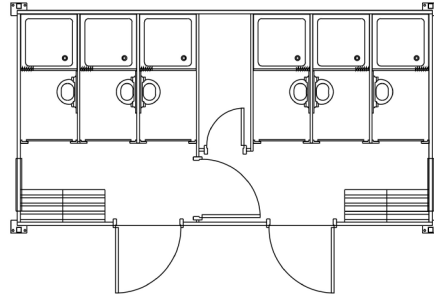

Portakabin **Events Showers Range**  
 Call 0845 356 5656

**PL161** (type G)  
 Shower unit  
 Mains: 5.08 x 2.90m

**PL202** (type J)  
 Shower unit  
 Mains: 6.08 x 3.27m

**PL161** (type D)  
 Male/Female toilet/shower unit  
 Mains: 5.08 x 2.90m

**PL161** (type F)  
 Toilet/shower unit  
 Mains: 5.08 x 2.90m

**PL202** (type T)  
 Female shower/toilet unit  
 Mains: 6.08 x 3.27m

**KEY**