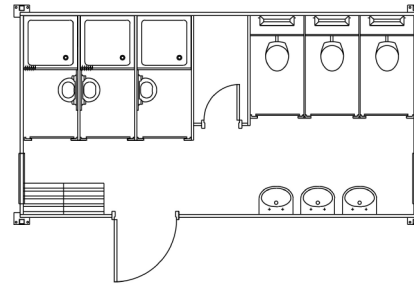

Portakabin **Events Showers Range**  
 Call 0845 356 5656

**PL161** (type G)  
 Shower unit  
 Mains: 5.08 x 2.90m

**PL202** (type J)  
 Shower unit  
 Mains: 6.08 x 3.27m

**PL161** (type D)  
 Male/Female toilet/shower unit  
 Mains: 5.08 x 2.90m

**PL161** (type F)  
 Toilet/shower unit  
 Mains: 5.08 x 2.90m

**PL202** (type T)  
 Female shower/toilet unit  
 Mains: 6.08 x 3.27m

**KEY**