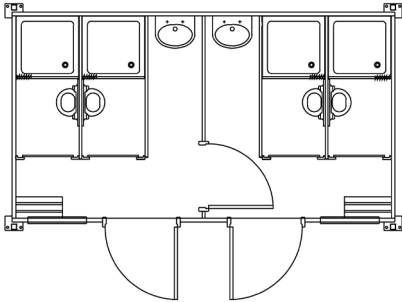

Portakabin **Events Showers Range**  
 Call 0845 356 5656

**PL161** (type G)  
 Shower unit  
 Mains: 5.08 x 2.90m

**PL202** (type J)  
 Shower unit  
 Mains: 6.08 x 3.27m

**PL161** (type D)  
 Male/Female toilet/shower unit  
 Mains: 5.08 x 2.90m

**PL161** (type F)  
 Toilet/shower unit  
 Mains: 5.08 x 2.90m

**PL202** (type T)  
 Female shower/toilet unit  
 Mains: 6.08 x 3.27m

**KEY**