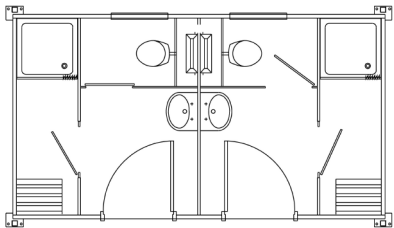

Portakabin **Events Showers Range**  
 Call 0845 356 5656

**PL161** (type G)  
 Shower unit  
 Mains: 5.08 x 2.90m

**PL202** (type J)  
 Shower unit  
 Mains: 6.08 x 3.27m

**PL161** (type D)  
 Male/Female toilet/shower unit  
 Mains: 5.08 x 2.90m

**PL161** (type F)  
 Toilet/shower unit  
 Mains: 5.08 x 2.90m

**PL202** (type T)  
 Female shower/toilet unit  
 Mains: 6.08 x 3.27m

**KEY**