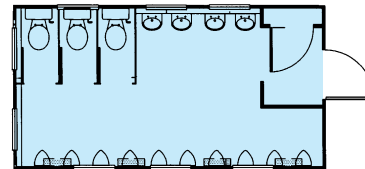

Portakabin **Portaloo**[®] Premium

Portaloo 101 (type C)
Male/Female toilet unit
Mains: 3.08 x 2.90m

Portaloo 101 (type A)
Disabled persons toilet unit
Mains: 3.08 x 2.90m

Portaloo 161 (type E)
Male/Female toilet unit
Mains: 5.08 x 2.90m

Portaloo 161
Male Toilet unit
Mains: 5.08m x 2.90m

Portaloo 202 (type I)
Male/Female toilet unit
Mains: 6.08 x 3.27m

KEY

Portaloo 202
Female event toilet unit
Mains: 6.08 x 3.27m

Portaloo 202 (type S)
Male toilet unit
Mains: 6.08 x 3.27m

Portaloo 202
Male event toilet unit
Mains: 6.08 x 3.27m

Portaloo 242
Male/Female Toilet Unit
Mains: 7.48m x 3.27m

Portaloo 242 (type R)
Male/Female toilet unit
Mains: 7.48 x 3.27m

Portaloo 282 (type V)
Combination unit
Mains: 8.64m x 3.27m