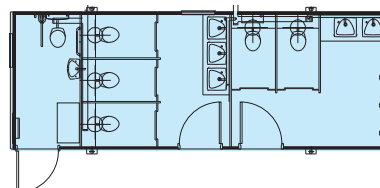

Portakabin **Portaloo**[®] Premium

Portaloo 101 (type C)
Male/Female toilet unit
Mains: 3.08 x 2.90m

Portaloo 101 (type A)
Disabled persons toilet unit
Mains: 3.08 x 2.90m

Portaloo 161 (type E)
Male/Female toilet unit
Mains: 5.08 x 2.90m

Portaloo 161
Male Toilet unit
Mains: 5.08m x 2.90m

Portaloo 202 (type I)
Male/Female toilet unit
Mains: 6.08 x 3.27m

KEY

Portaloo 202
Female event toilet unit
Mains: 6.08 x 3.27m

Portaloo 202 (type S)
Male toilet unit
Mains: 6.08 x 3.27m

Portaloo 202
Male event toilet unit
Mains: 6.08 x 3.27m

Portaloo 242
Male/Female Toilet Unit
Mains: 7.48m x 3.27m

Portaloo 242 (type R)
Male/Female toilet unit
Mains: 7.48 x 3.27m

Portaloo 282 (type V)
Combination unit
Mains: 8.64m x 3.27m