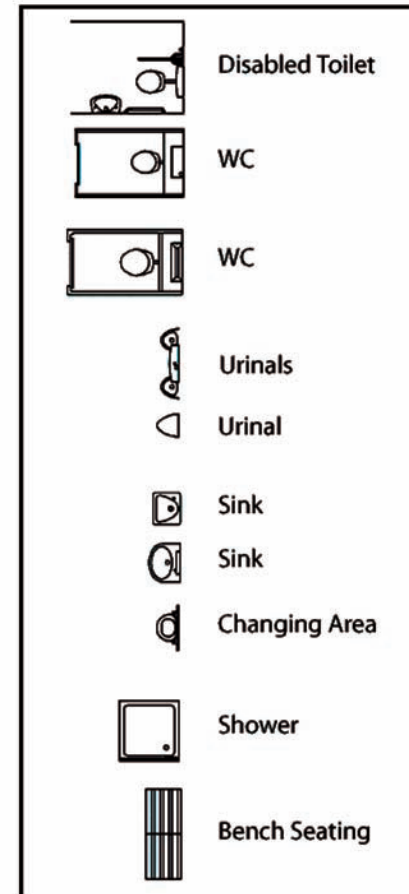

Portakabin **Portaloo**[®] Premium

Portaloo 101 (type C)
Male/Female toilet unit
Mains: 3.08 x 2.90m

Portaloo 101 (type A)
Disabled persons toilet unit
Mains: 3.08 x 2.90m

Portaloo 161 (type E)
Male/Female toilet unit
Mains: 5.08 x 2.90m

Portaloo 161
Male Toilet unit
Mains: 5.08m x 2.90m

Portaloo 202 (type I)
Male/Female toilet unit
Mains: 6.08 x 3.27m

KEY

Portaloo 202
Female event toilet unit
Mains: 6.08 x 3.27m

Portaloo 202 (type S)
Male toilet unit
Mains: 6.08 x 3.27m

Portaloo 202
Male event toilet unit
Mains: 6.08 x 3.27m

Portaloo 242
Male/Female Toilet Unit
Mains: 7.48m x 3.27m

Portaloo 242 (type R)
Male/Female toilet unit
Mains: 7.48 x 3.27m

Portaloo 282 (type V)
Combination unit
Mains: 8.64m x 3.27m