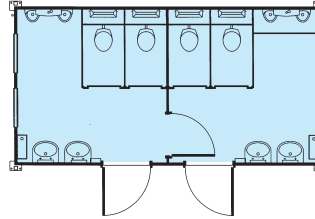

Portakabin **Portaloo**[®] Premium

Portaloo 101 (type C)
Male/Female toilet unit
Mains: 3.08 x 2.90m

Portaloo 101 (type A)
Disabled persons toilet unit
Mains: 3.08 x 2.90m

Portaloo 161 (type E)
Male/Female toilet unit
Mains: 5.08 x 2.90m

Portaloo 161
Male Toilet unit
Mains: 5.08m x 2.90m

Portaloo 202 (type I)
Male/Female toilet unit
Mains: 6.08 x 3.27m

KEY

Portaloo 202
Female event toilet unit
Mains: 6.08 x 3.27m

Portaloo 202 (type S)
Male toilet unit
Mains: 6.08 x 3.27m

Portaloo 202
Male event toilet unit
Mains: 6.08 x 3.27m

Portaloo 242
Male/Female Toilet Unit
Mains: 7.48m x 3.27m

Portaloo 242 (type R)
Male/Female toilet unit
Mains: 7.48 x 3.27m

Portaloo 282 (type V)
Combination unit
Mains: 8.64m x 3.27m