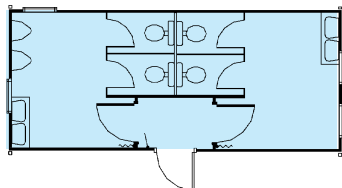

Portakabin **Portaloo**[®] Premium

Portaloo 101 (type C)
Male/Female toilet unit
Mains: 3.08 x 2.90m

Portaloo 101 (type A)
Disabled persons toilet unit
Mains: 3.08 x 2.90m

Portaloo 161 (type E)
Male/Female toilet unit
Mains: 5.08 x 2.90m

Portaloo 161
Male Toilet unit
Mains: 5.08m x 2.90m

Portaloo 202 (type I)
Male/Female toilet unit
Mains: 6.08 x 3.27m

KEY

Portaloo 202
Female event toilet unit
Mains: 6.08 x 3.27m

Portaloo 202 (type S)
Male toilet unit
Mains: 6.08 x 3.27m

Portaloo 202
Male event toilet unit
Mains: 6.08 x 3.27m

Portaloo 242
Male/Female Toilet Unit
Mains: 7.48m x 3.27m

Portaloo 242 (type R)
Male/Female toilet unit
Mains: 7.48 x 3.27m

Portaloo 282 (type V)
Combination unit
Mains: 8.64m x 3.27m