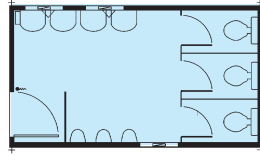

Portakabin **Portaloo**[®] Premium

Portaloo 101 (type C)
Male/Female toilet unit
Mains: 3.08 x 2.90m

Portaloo 101 (type A)
Disabled persons toilet unit
Mains: 3.08 x 2.90m

Portaloo 161 (type E)
Male/Female toilet unit
Mains: 5.08 x 2.90m

Portaloo 161
Male Toilet unit
Mains: 5.08m x 2.90m

Portaloo 202 (type I)
Male/Female toilet unit
Mains: 6.08 x 3.27m

KEY

Portaloo 202
Female event toilet unit
Mains: 6.08 x 3.27m

Portaloo 202 (type S)
Male toilet unit
Mains: 6.08 x 3.27m

Portaloo 202
Male event toilet unit
Mains: 6.08 x 3.27m

Portaloo 242
Male/Female Toilet Unit
Mains: 7.48m x 3.27m

Portaloo 242 (type R)
Male/Female toilet unit
Mains: 7.48 x 3.27m

Portaloo 282 (type V)
Combination unit
Mains: 8.64m x 3.27m