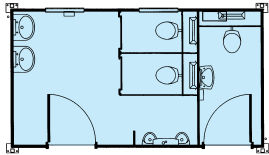

Portakabin **Portaloo**[®] Premium

Portaloo 101 (type C)
Male/Female toilet unit
Mains: 3.08 x 2.90m

Portaloo 101 (type A)
Disabled persons toilet unit
Mains: 3.08 x 2.90m

Portaloo 161 (type E)
Male/Female toilet unit
Mains: 5.08 x 2.90m

Portaloo 161
Male Toilet unit
Mains: 5.08m x 2.90m

Portaloo 202 (type I)
Male/Female toilet unit
Mains: 6.08 x 3.27m

KEY

Portaloo 202
Female event toilet unit
Mains: 6.08 x 3.27m

Portaloo 202 (type S)
Male toilet unit
Mains: 6.08 x 3.27m

Portaloo 202
Male event toilet unit
Mains: 6.08 x 3.27m

Portaloo 242
Male/Female Toilet Unit
Mains: 7.48m x 3.27m

Portaloo 242 (type R)
Male/Female toilet unit
Mains: 7.48 x 3.27m

Portaloo 282 (type V)
Combination unit
Mains: 8.64m x 3.27m