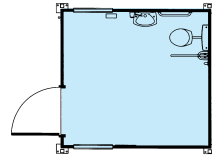

Portakabin **Portaloo**[®] Premium

Portaloo 101 (type C)
Male/Female toilet unit
Mains: 3.08 x 2.90m

Portaloo 101 (type A)
Disabled persons toilet unit
Mains: 3.08 x 2.90m

Portaloo 161 (type E)
Male/Female toilet unit
Mains: 5.08 x 2.90m

Portaloo 161
Male Toilet unit
Mains: 5.08m x 2.90m

Portaloo 202 (type I)
Male/Female toilet unit
Mains: 6.08 x 3.27m

KEY

Portaloo 202
Female event toilet unit
Mains: 6.08 x 3.27m

Portaloo 202 (type S)
Male toilet unit
Mains: 6.08 x 3.27m

Portaloo 202
Male event toilet unit
Mains: 6.08 x 3.27m

Portaloo 242
Male/Female Toilet Unit
Mains: 7.48m x 3.27m

Portaloo 242 (type R)
Male/Female toilet unit
Mains: 7.48 x 3.27m

Portaloo 282 (type V)
Combination unit
Mains: 8.64m x 3.27m