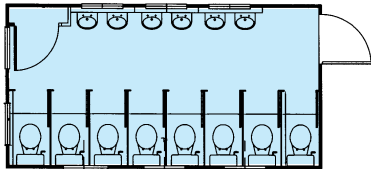

Portakabin **Portaloo**[®] Premium

Portaloo 101 (type C)
Male/Female toilet unit
Mains: 3.08 x 2.90m

Portaloo 101 (type A)
Disabled persons toilet unit
Mains: 3.08 x 2.90m

Portaloo 161 (type E)
Male/Female toilet unit
Mains: 5.08 x 2.90m

Portaloo 161
Male Toilet unit
Mains: 5.08m x 2.90m

Portaloo 202 (type I)
Male/Female toilet unit
Mains: 6.08 x 3.27m

KEY

Portaloo 202
Female event toilet unit
Mains: 6.08 x 3.27m

Portaloo 202 (type S)
Male toilet unit
Mains: 6.08 x 3.27m

Portaloo 202
Male event toilet unit
Mains: 6.08 x 3.27m

Portaloo 242
Male/Female Toilet Unit
Mains: 7.48m x 3.27m

Portaloo 242 (type R)
Male/Female toilet unit
Mains: 7.48 x 3.27m

Portaloo 282 (type V)
Combination unit
Mains: 8.64m x 3.27m