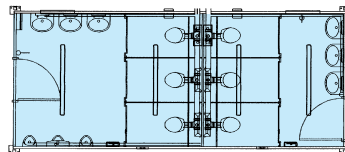

Portakabin **Portaloo**[®] Premium

Portaloo 101 (type C)
Male/Female toilet unit
Mains: 3.08 x 2.90m

Portaloo 101 (type A)
Disabled persons toilet unit
Mains: 3.08 x 2.90m

Portaloo 161 (type E)
Male/Female toilet unit
Mains: 5.08 x 2.90m

Portaloo 161
Male Toilet unit
Mains: 5.08m x 2.90m

Portaloo 202 (type I)
Male/Female toilet unit
Mains: 6.08 x 3.27m

KEY

Portaloo 202
Female event toilet unit
Mains: 6.08 x 3.27m

Portaloo 202 (type S)
Male toilet unit
Mains: 6.08 x 3.27m

Portaloo 202
Male event toilet unit
Mains: 6.08 x 3.27m

Portaloo 242
Male/Female Toilet Unit
Mains: 7.48m x 3.27m

Portaloo 242 (type R)
Male/Female toilet unit
Mains: 7.48 x 3.27m

Portaloo 282 (type V)
Combination unit
Mains: 8.64m x 3.27m