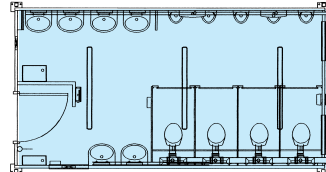

Portakabin **Portaloo**[®] Premium

Portaloo 101 (type C)
Male/Female toilet unit
Mains: 3.08 x 2.90m

Portaloo 101 (type A)
Disabled persons toilet unit
Mains: 3.08 x 2.90m

Portaloo 161 (type E)
Male/Female toilet unit
Mains: 5.08 x 2.90m

Portaloo 161
Male Toilet unit
Mains: 5.08m x 2.90m

Portaloo 202 (type I)
Male/Female toilet unit
Mains: 6.08 x 3.27m

KEY

Portaloo 202
Female event toilet unit
Mains: 6.08 x 3.27m

Portaloo 202 (type S)
Male toilet unit
Mains: 6.08 x 3.27m

Portaloo 202
Male event toilet unit
Mains: 6.08 x 3.27m

Portaloo 242
Male/Female Toilet Unit
Mains: 7.48m x 3.27m

Portaloo 242 (type R)
Male/Female toilet unit
Mains: 7.48 x 3.27m

Portaloo 282 (type V)
Combination unit
Mains: 8.64m x 3.27m