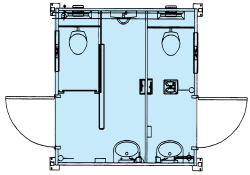

Portakabin **Portaloo**[®] Premium

Portaloo 101 (type C)
Male/Female toilet unit
Mains: 3.08 x 2.90m

Portaloo 101 (type A)
Disabled persons toilet unit
Mains: 3.08 x 2.90m

Portaloo 161 (type E)
Male/Female toilet unit
Mains: 5.08 x 2.90m

Portaloo 161
Male Toilet unit
Mains: 5.08m x 2.90m

Portaloo 202 (type I)
Male/Female toilet unit
Mains: 6.08 x 3.27m

KEY

Portaloo 202
Female event toilet unit
Mains: 6.08 x 3.27m

Portaloo 202 (type S)
Male toilet unit
Mains: 6.08 x 3.27m

Portaloo 202
Male event toilet unit
Mains: 6.08 x 3.27m

Portaloo 242
Male/Female Toilet Unit
Mains: 7.48m x 3.27m

Portaloo 242 (type R)
Male/Female toilet unit
Mains: 7.48 x 3.27m

Portaloo 282 (type V)
Combination unit
Mains: 8.64m x 3.27m