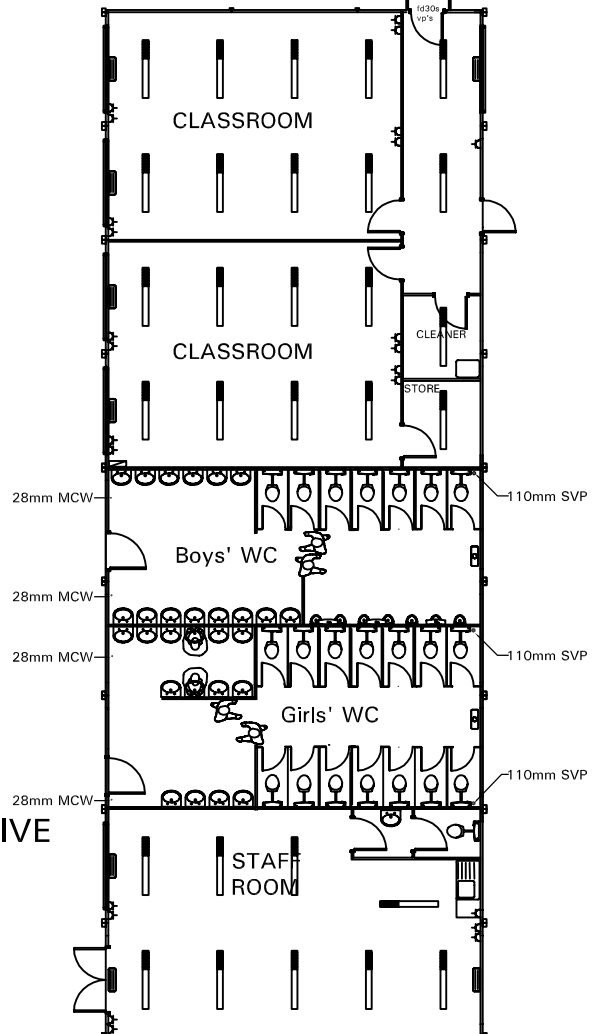

BLOCK FOUR

BLOCK FIVE

BLOCK SIX

BLOCK SEVEN

Total Floor Space 1102 m² (excluding links)

Portakabin Limited Huntington York YO32 9PT
 Telephone 01904 611655 Fax 01904 611644

Project Classroom Accommodation	
Client T P Riley Community School	
Title Plan Layout - 'E' shaped Classroom/WC Building (Blocks 4, 5, 6 & 7)	
Date 04.10.01	Drawn AJM
Scale 1 : 100 @ A1	
Dwg. No. HD/2486/15	Rev. E