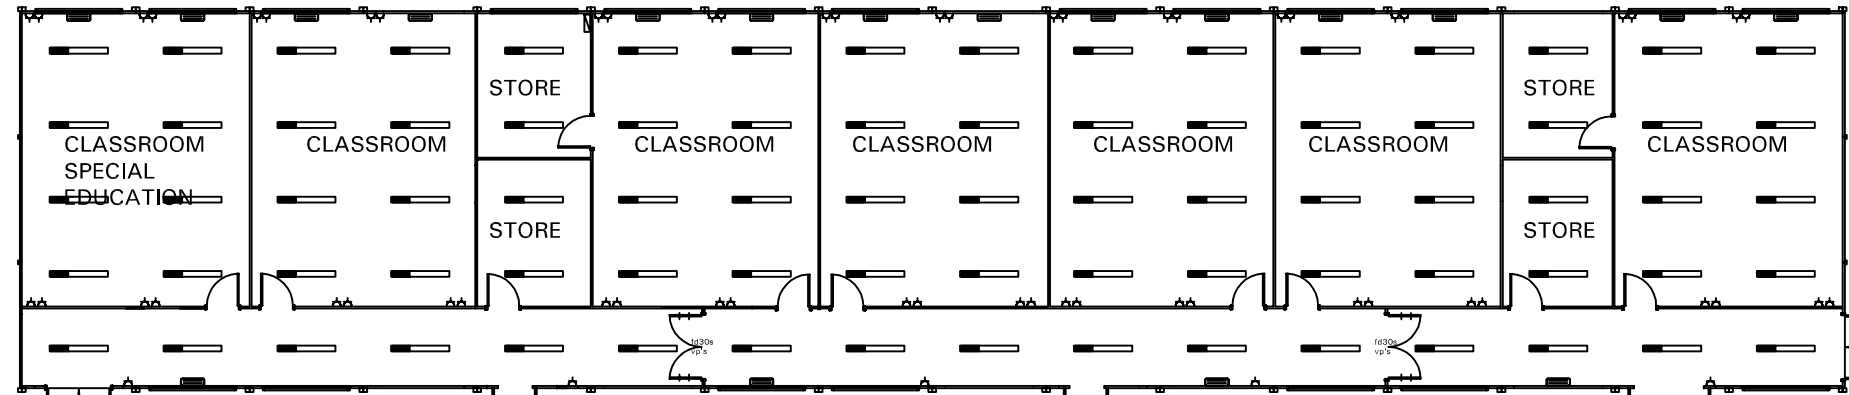

BLOCK FOUR

BLOCK FIVE

BLOCK SIX

BLOCK SEVEN

Total Floor Space 1102 m² (excluding links)

Portakabin Limited Huntington York YO32 9PT
 Telephone 01904 611655 Fax 01904 611644

Project Classroom Accommodation	
Client T P Riley Community School	
Title Plan Layout - 'E' shaped Classroom/WC Building (Blocks 4, 5, 6 & 7)	
Date 04.10.01	Drawn AJM
Scale 1 : 100 @ A1	
Dwg. No. HD/2486/15	Rev. E