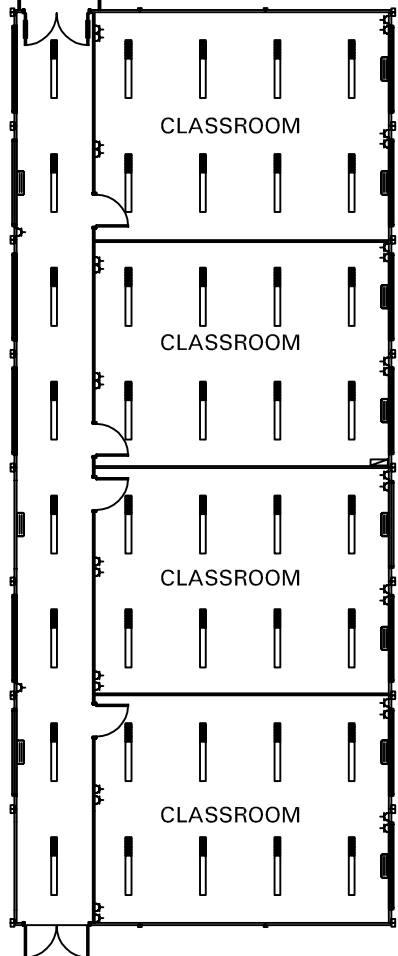

BLOCK FOUR

BLOCK FIVE

BLOCK SIX

BLOCK SEVEN

Total Floor Space 1102 m² (excluding links)

Portakabin Limited Huntington York YO32 9PT
 Telephone 01904 611655 Fax 01904 611644

Project Classroom Accommodation	
Client T P Riley Community School	
Title Plan Layout - 'E' shaped Classroom/WC Building (Blocks 4, 5, 6 & 7)	
Date 04.10.01	Drawn AJM
Scale 1 : 100 @ A1	
Dwg. No. HD/2486/15	Rev. E