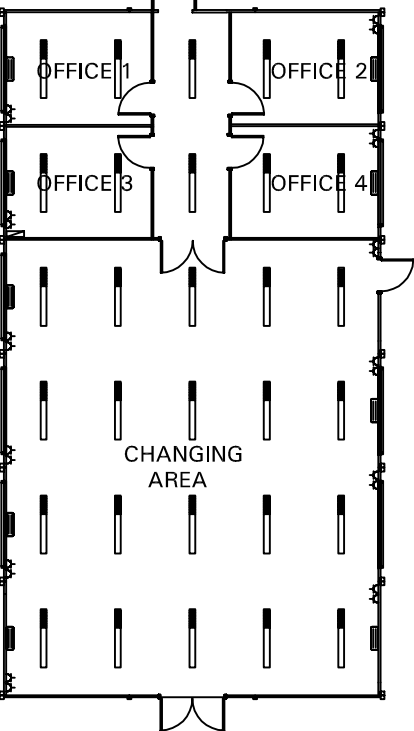

BLOCK FOUR

BLOCK FIVE

BLOCK SIX

BLOCK SEVEN

Total Floor Space 1102 m² (excluding links)

Portakabin Limited Huntington York YO32 9PT
 Telephone 01904 611655 Fax 01904 611644

Project Classroom Accommodation	
Client T P Riley Community School	
Title Plan Layout - 'E' shaped Classroom/WC Building (Blocks 4, 5, 6 & 7)	
Date 04.10.01	Drawn AJM
Scale 1 : 100 @ A1	
Dwg. No. HD/2486/15	Rev. E