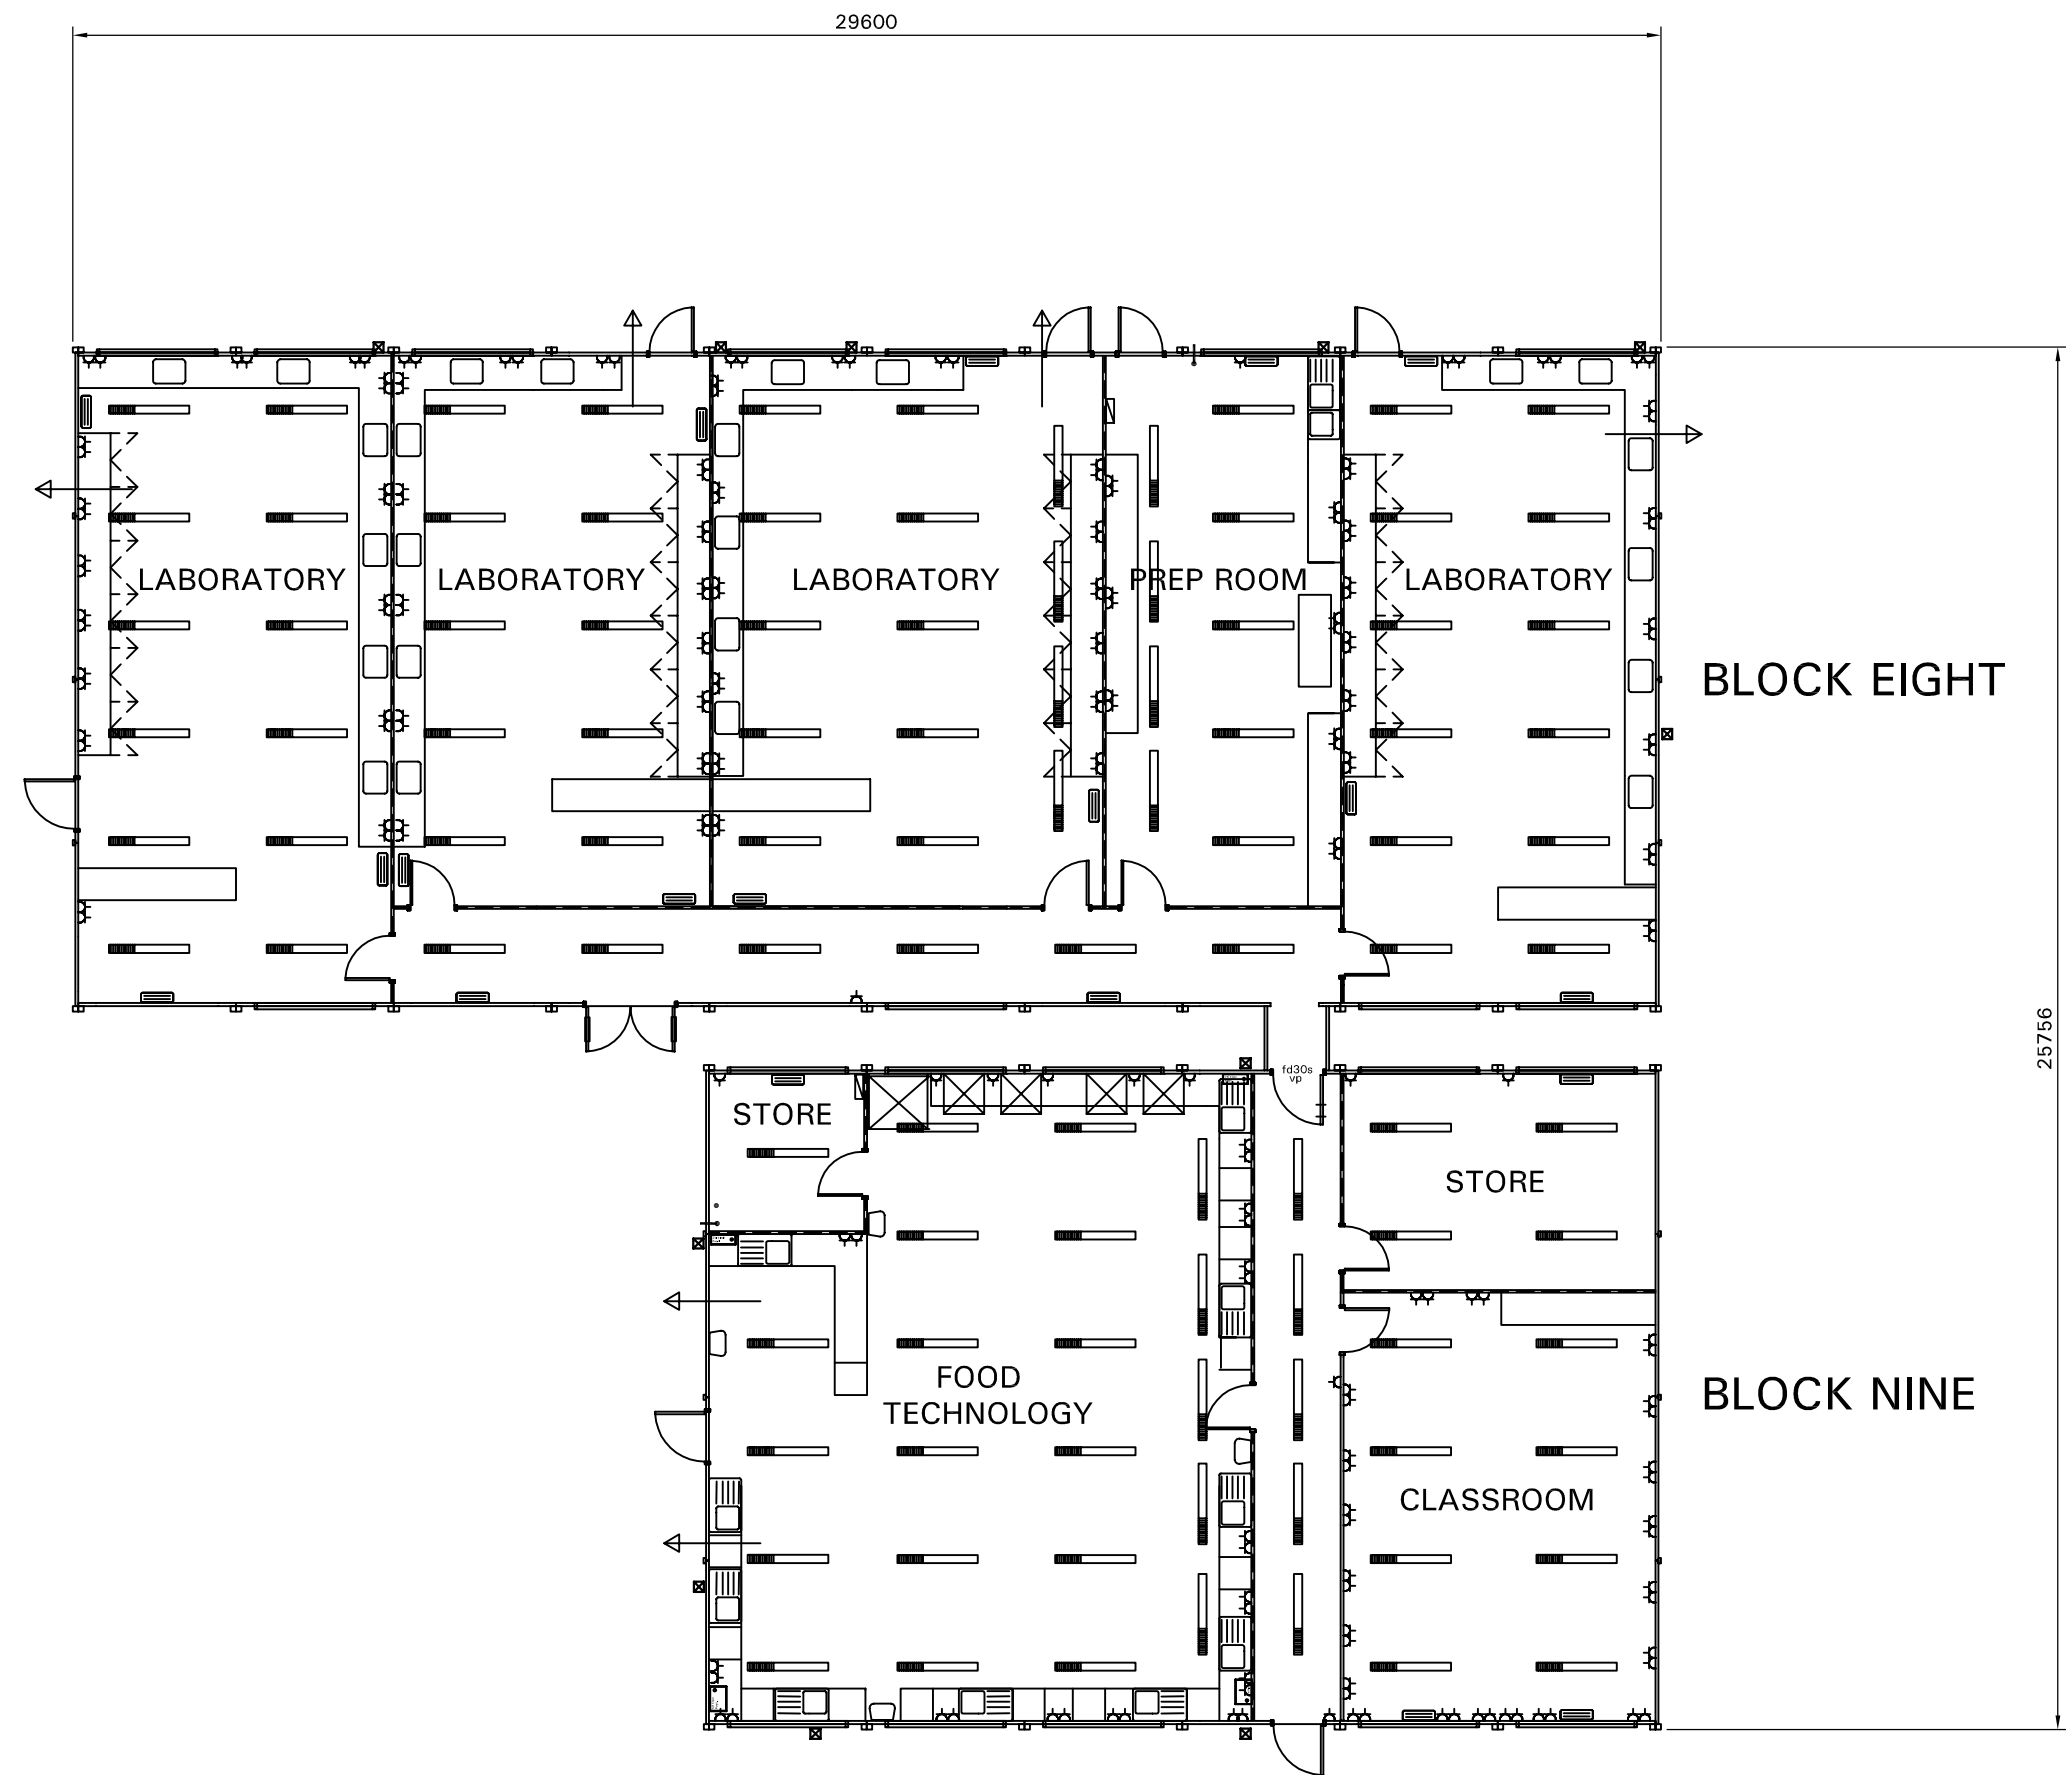

© Portakabin Limited 2000
 This drawing is the property of Portakabin Limited,
 it must not be copied or reproduced or divulged
 to anyone without written permission.

Rev. Date By

TOTAL FLOOR AREA 567.2m²